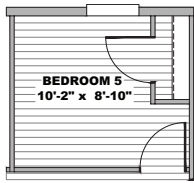

EXPERIENCE SERIES

Snowcap

4/5 beds | 3 baths | 2,001 sq. ft. | 28x76

OPT DELUXE BATH SUITE

OPT BEDROOM 5

OPT SHOWER

OPTIONAL (3) 2424 WINDOWS PRIMARY BEDROOM

The home series, floor plans, photos, renderings, specifications, features, pricing, materials and availability shown will vary by retailer and state, and are subject to change without notice.