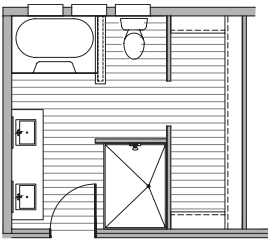

EXPERIENCE SERIES

Snowcap

4/5 beds | 3 baths | 2,001 sq. ft. | 28x76

OPT DELUXE BATH SUITE

OPT BEDROOM 5

OPT SHOWER

OPTIONAL (3) 2424 WINDOWS PRIMARY BEDROOM

The home series, floor plans, photos, renderings, specifications, features, pricing, materials and availability shown will vary by retailer and state, and are subject to change without notice.