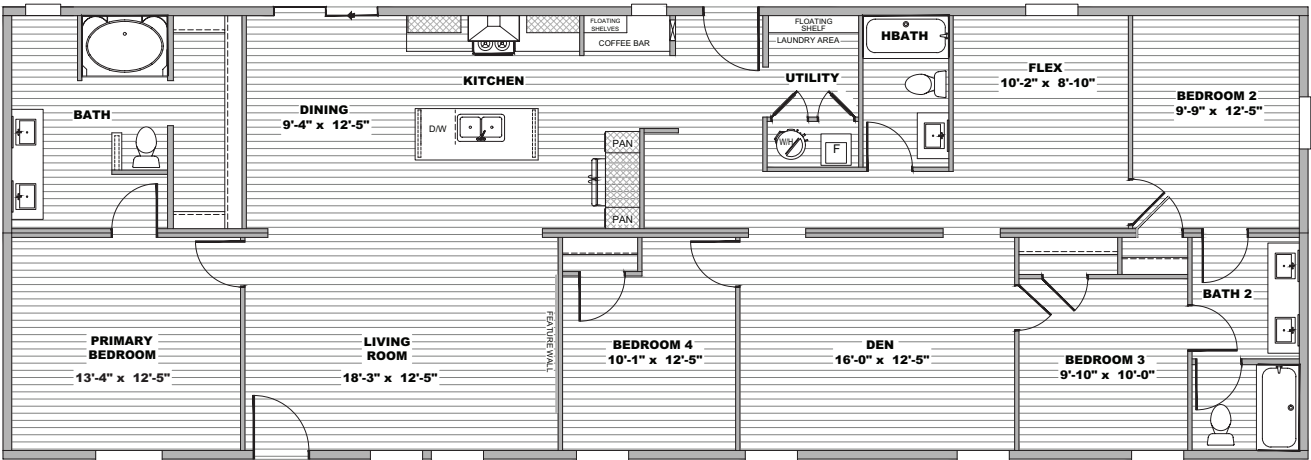

EXPERIENCE SERIES

Snowcap

4/5 beds | 3 baths | 2,001 sq. ft. | 28x76

OPT DELUXE BATH SUITE

OPT BEDROOM 5

OPT SHOWER

OPTIONAL (3) 2424 WINDOWS PRIMARY BEDROOM

The home series, floor plans, photos, renderings, specifications, features, pricing, materials and availability shown will vary by retailer and state, and are subject to change without notice.