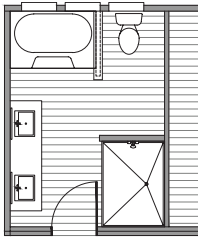

# Explorer

3 beds | 2 baths | 1,475 sq. ft. | 28x56

OPT DELUXE BATH SUITE

OPTIONAL (3) 2424 WINDOWS

The home series, floor plans, photos, renderings, specifications, features, pricing, materials and availability shown will vary by retailer and state, and are subject to change without notice.