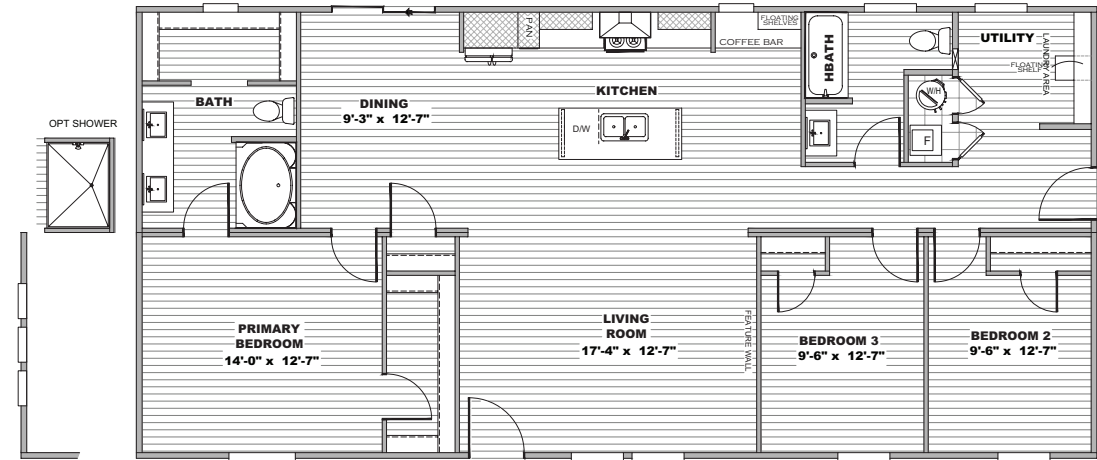

# Explorer

3 beds | 2 baths | 1,475 sq. ft. | 28x56

OPT DELUXE BATH SUITE

OPTIONAL (3) 2424 WINDOWS

The home series, floor plans, photos, renderings, specifications, features, pricing, materials and availability shown will vary by retailer and state, and are subject to change without notice.