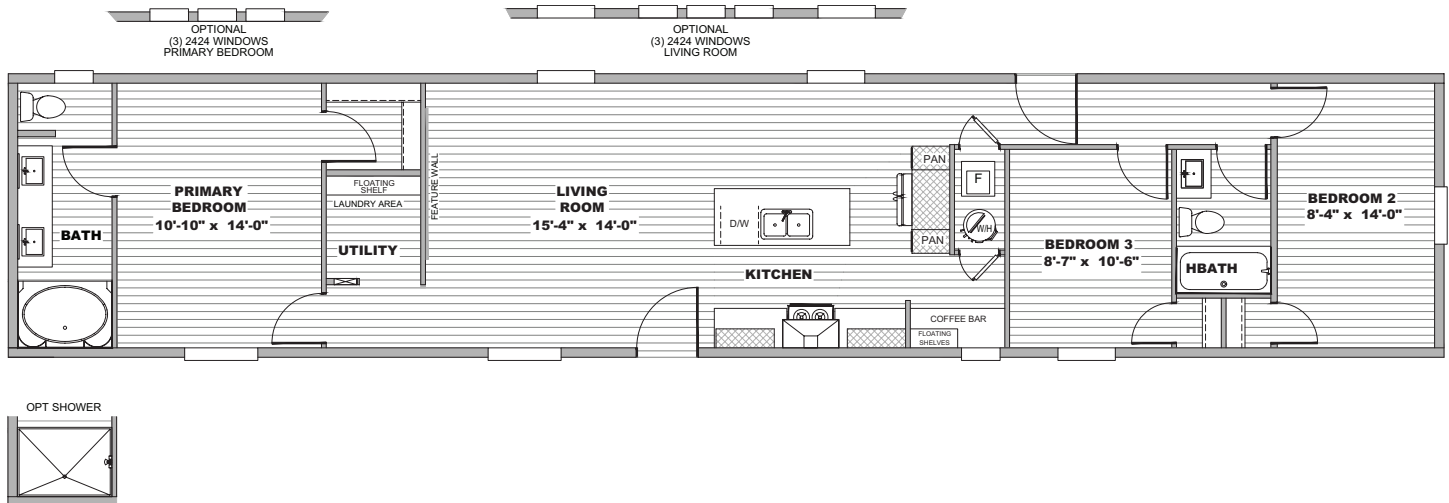

EXPERIENCE SERIES

Voyage

3 beds | 2 baths | 1,140 sq. ft. | 16x76

The home series, floor plans, photos, renderings, specifications, features, pricing, materials and availability shown will vary by retailer and state, and are subject to change without notice.