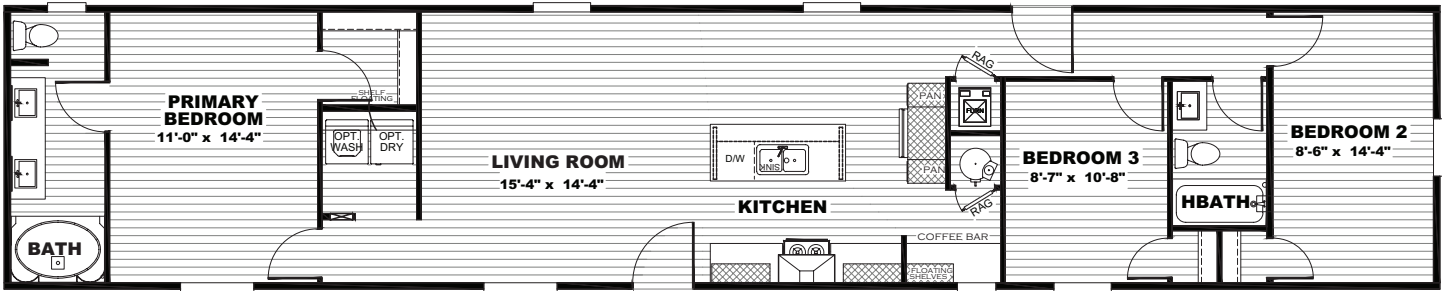

EXPERIENCE SERIES

Voyage

3 beds | 2 baths | 1,140 sq. ft. | 16x76

The home series, floor plans, renderings, specifications, features, materials, and availability shown will vary by retailer and state, and are subject to change without notice.