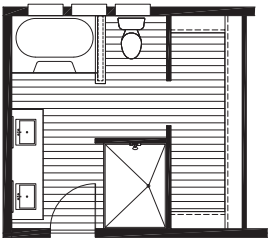

EXPERIENCE SERIES

Snowcap

4/5 beds | 3 baths | 2,001 sq. ft. | 28x76

OPT DELUXE BATH SUITE

OPT BEDROOM 5
10'-2" x 8'-10"

OPT SHOWER

OPTIONAL
(3) 2424 WINDOWS

The home series, floor plans, photos, renderings, specifications, features, pricing, materials and availability shown will vary by retailer and state, and are subject to change without notice.