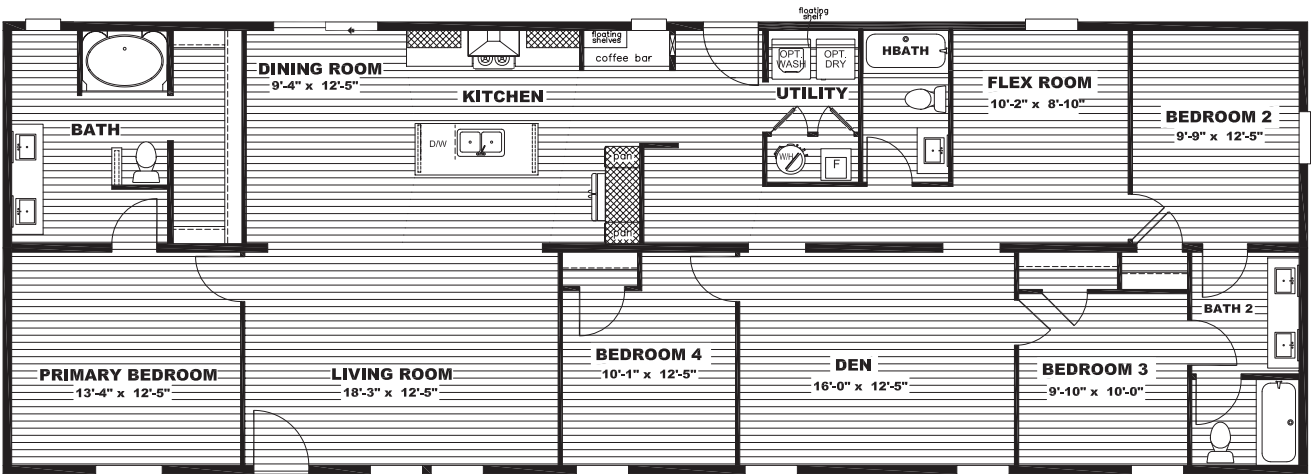

EXPERIENCE SERIES

Snowcap

4/5 beds | 3 baths | 2,001 sq. ft. | 28x76

OPT DELUXE BATH SUITE

OPT BEDROOM 5
10'-2" x 8'-10"

OPT SHOWER

OPTIONAL
(3) 2424 WINDOWS

The home series, floor plans, photos, renderings, specifications, features, pricing, materials and availability shown will vary by retailer and state, and are subject to change without notice.