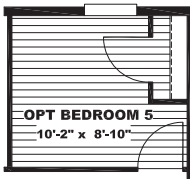

EXPERIENCE SERIES

Snowcap

4/5 beds | 3 baths | 2,001 sq. ft. | 28x76

OPT DELUXE BATH SUITE

OPT BEDROOM 5
10'-2" x 8'-10"

OPT SHOWER

OPTIONAL
(3) 2424 WINDOWS

The home series, floor plans, photos, renderings, specifications, features, pricing, materials and availability shown will vary by retailer and state, and are subject to change without notice.